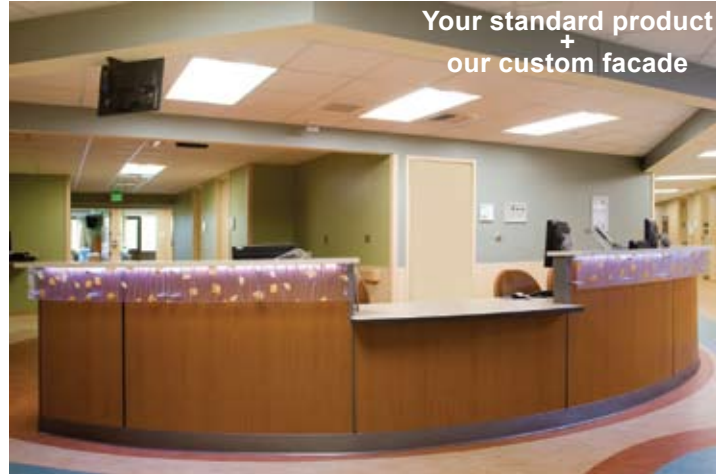

Your standard product frame

Gentle curving 22' wide workstation with façade covering standard 2' wide panel frames with power chase-ways, skins and 30" standard end caps.

Your standard product + our custom facade